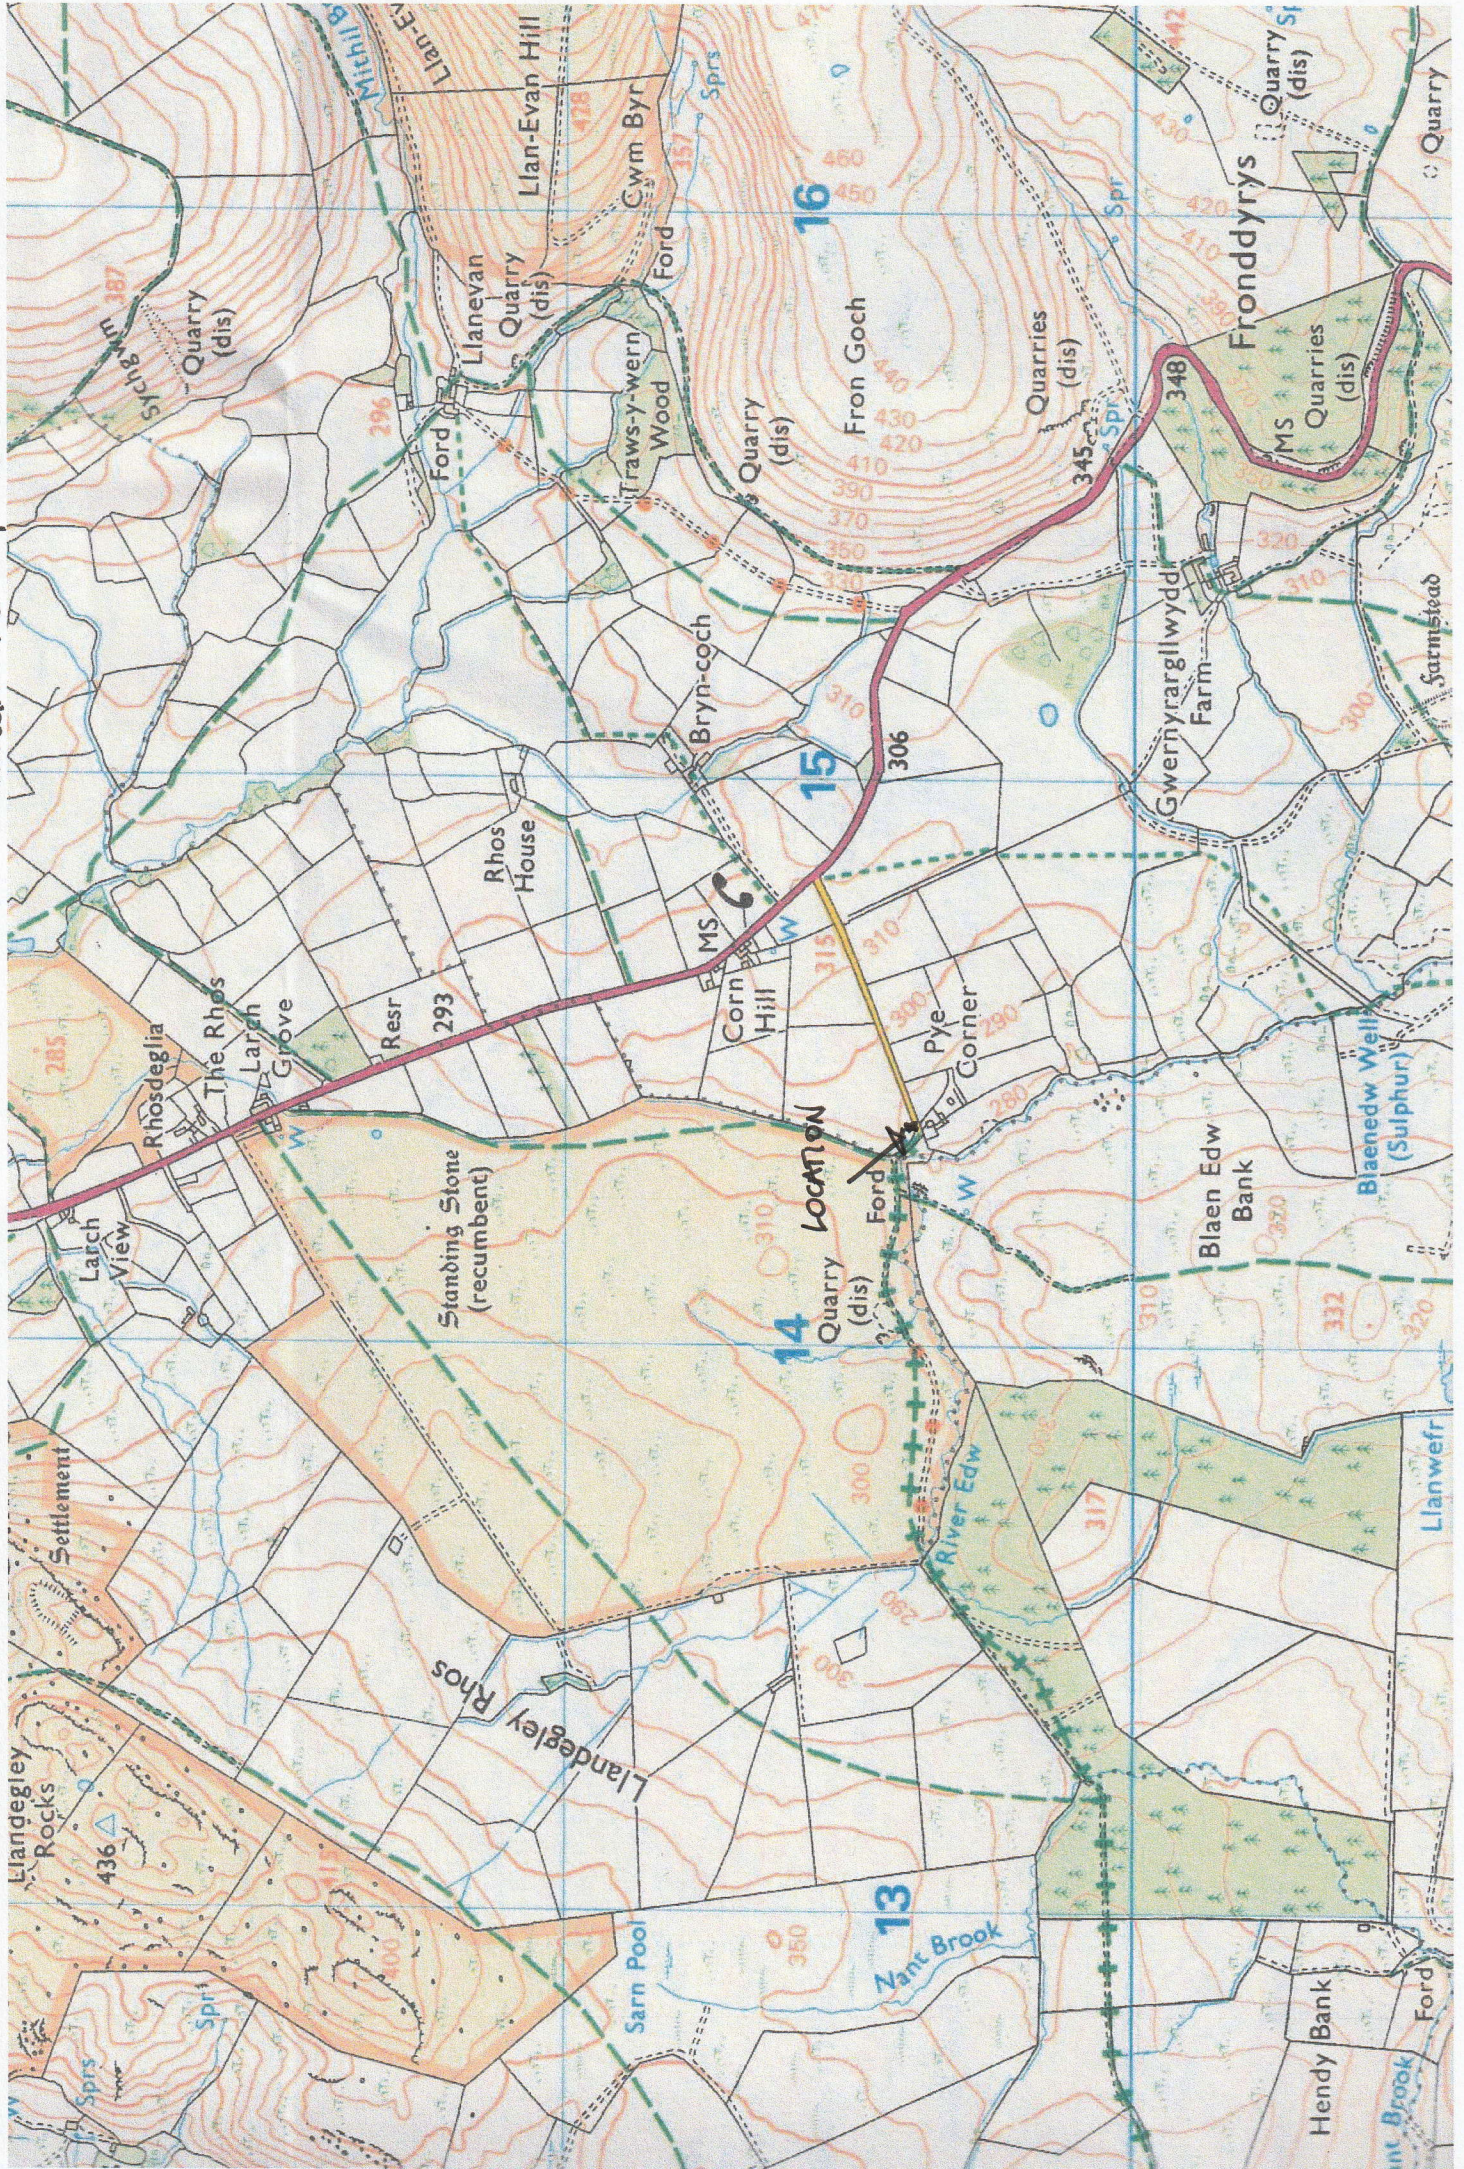

GRIDREF 314360 260390

ENTRANCE TO PHE CORNER

LOCATION FROM WHICH PHOTOGRAPH OF AYE WAS TAKEN

PYE CORNER AGRICAL VIEW

(E)