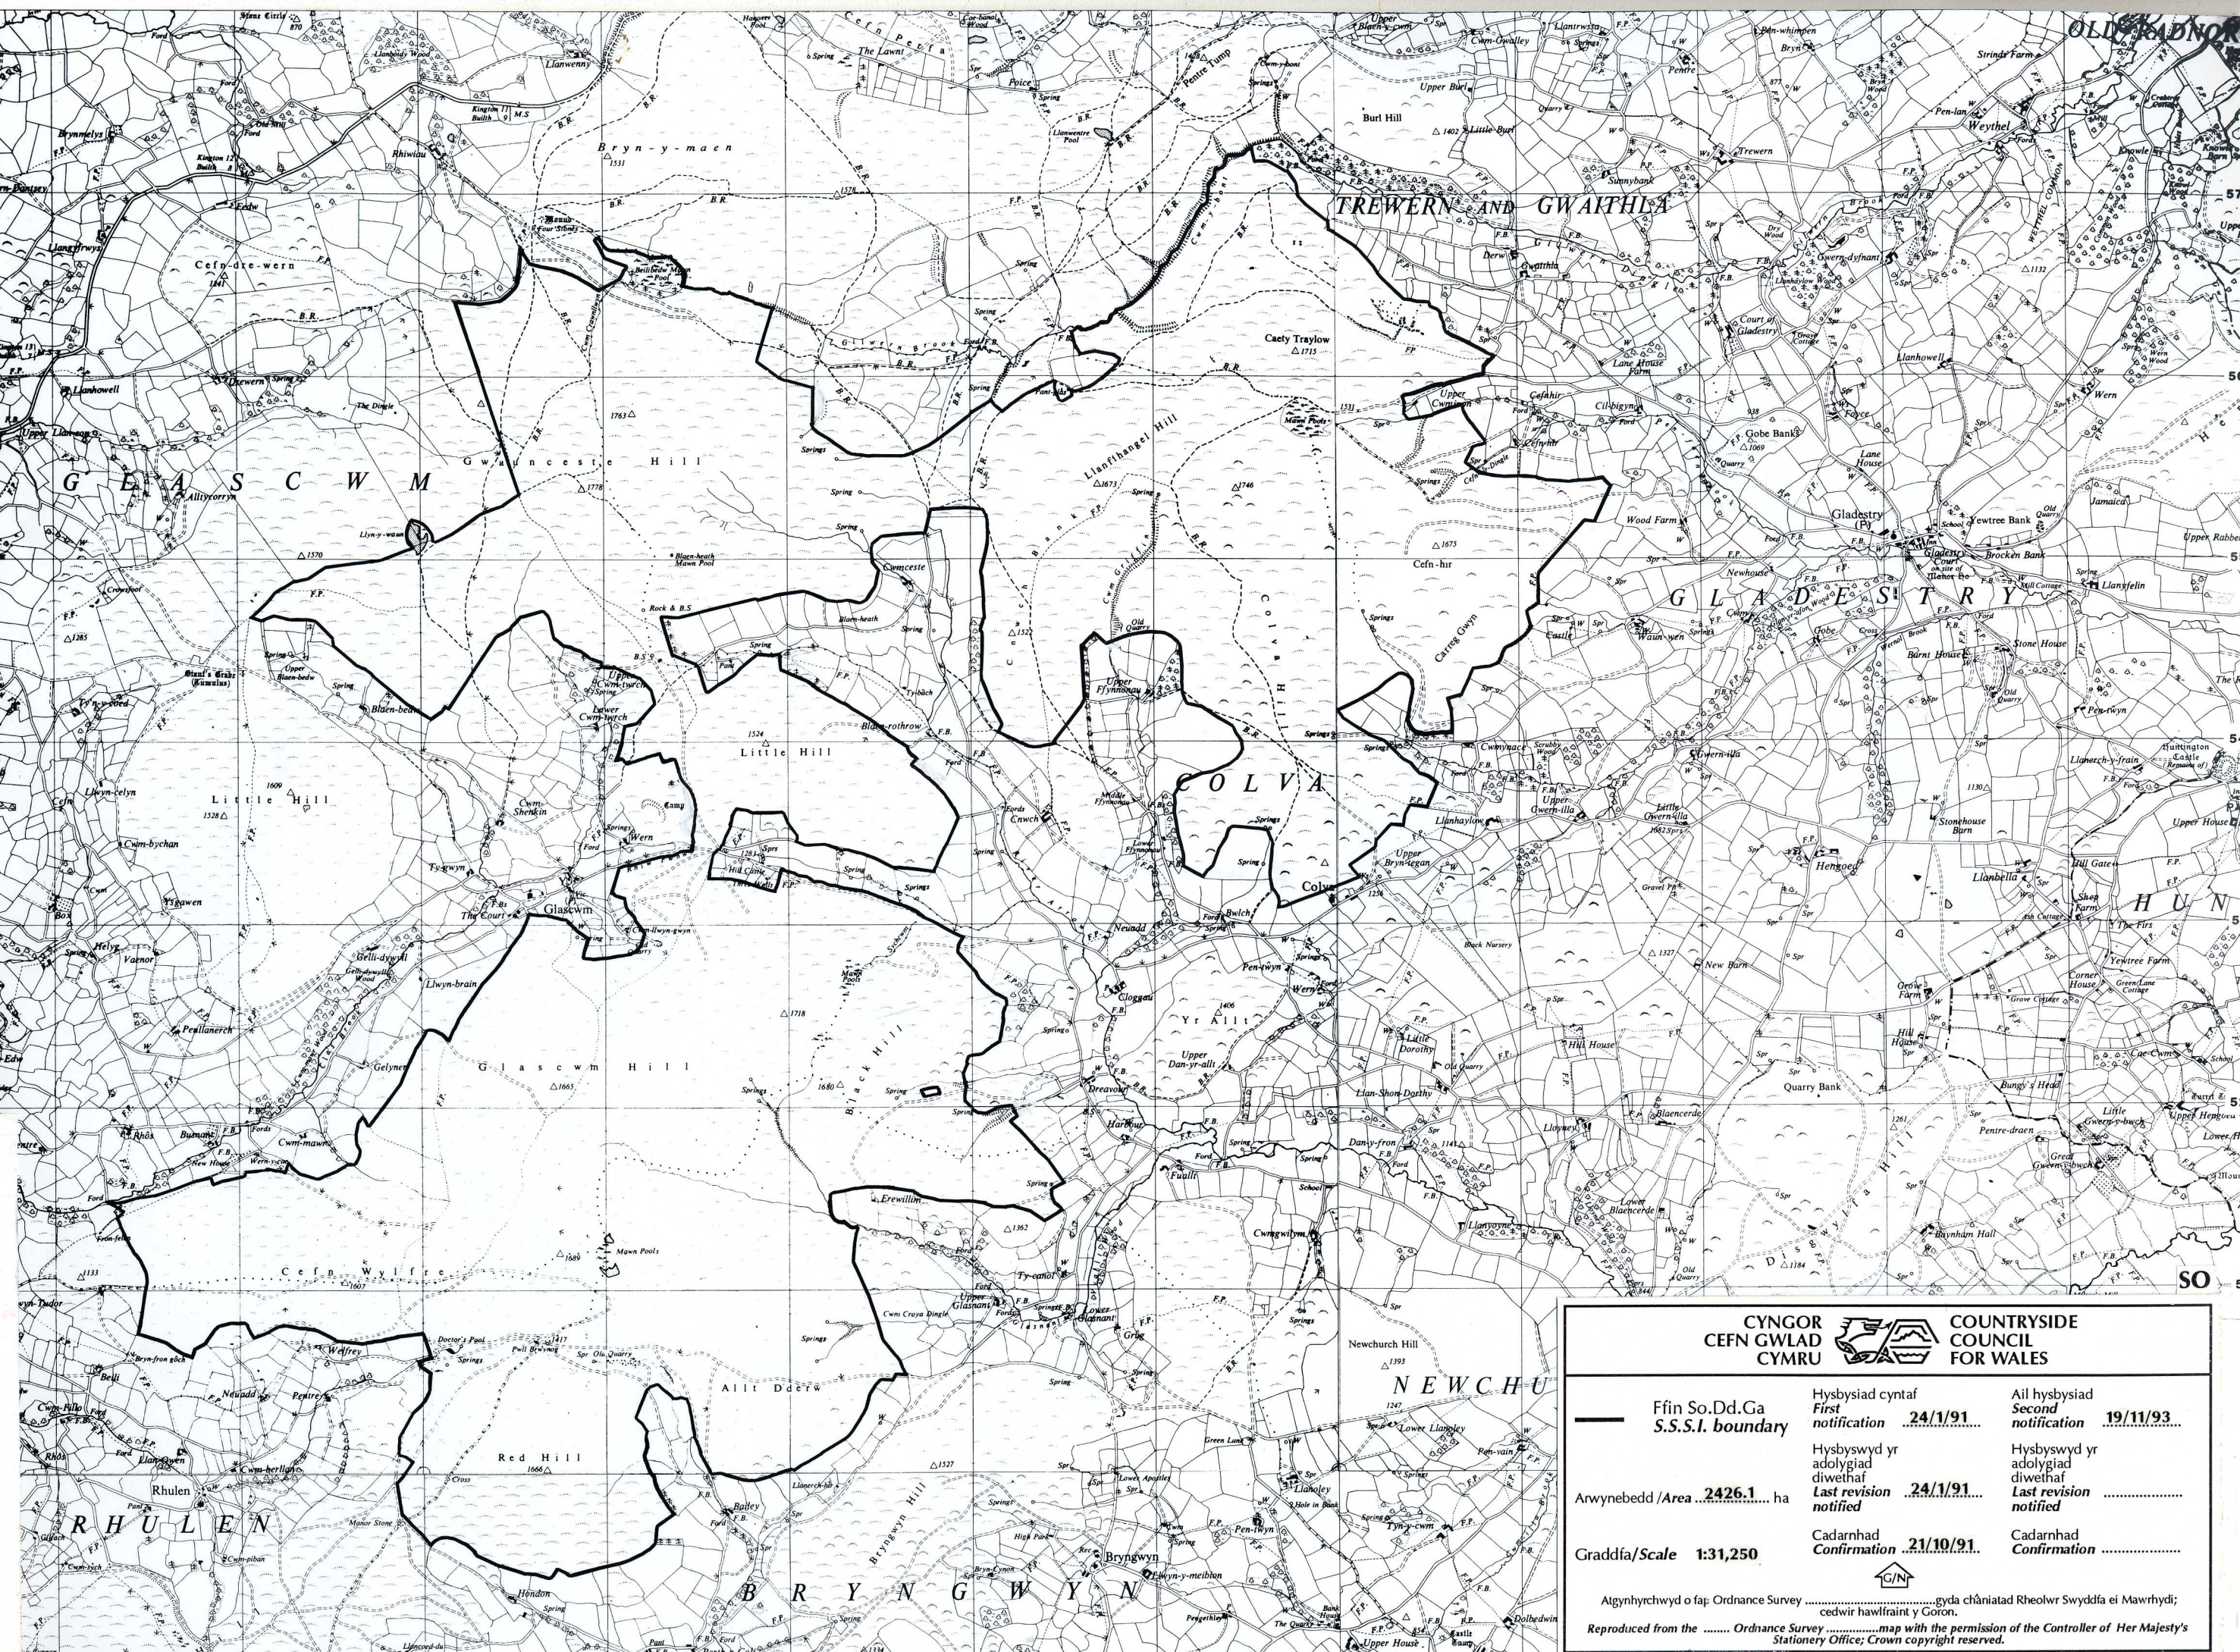

GLASCWM & GLADESTRY HILLS
Radnor - POWYS

 CYNGOR CEFN GWLAD CYMRU		 COUNTRYSIDE COUNCIL FOR WALES	
<p>— Ffin So.Dd.Ga S.S.S.I. boundary</p>		<p>Hysbysiad cyntaf First notification 24/1/91</p>	<p>Ail hysbysiad Second notification 19/11/93</p>
<p>Arwynebedd / Area 2426.1 ha</p>		<p>Hysbyswyd yr adolygiad diwethaf Last revision notified 24/1/91</p>	<p>Hysbyswyd yr adolygiad diwethaf Last revision notified</p>
<p>Graddfa / Scale 1:31,250</p>		<p>Cadarnhad Confirmation 21/10/91</p>	<p>Cadarnhad Confirmation</p>
<p>Atgynhychwyd o fap Ordnance Survey gyda chŵaniatad Rheolwr Swyddfa ei Mawrhydi; cedwir hawlfraint y Coron. Reproduced from the Ordnance Survey map with the permission of the Controller of Her Majesty's Stationery Office; Crown copyright reserved.</p>			