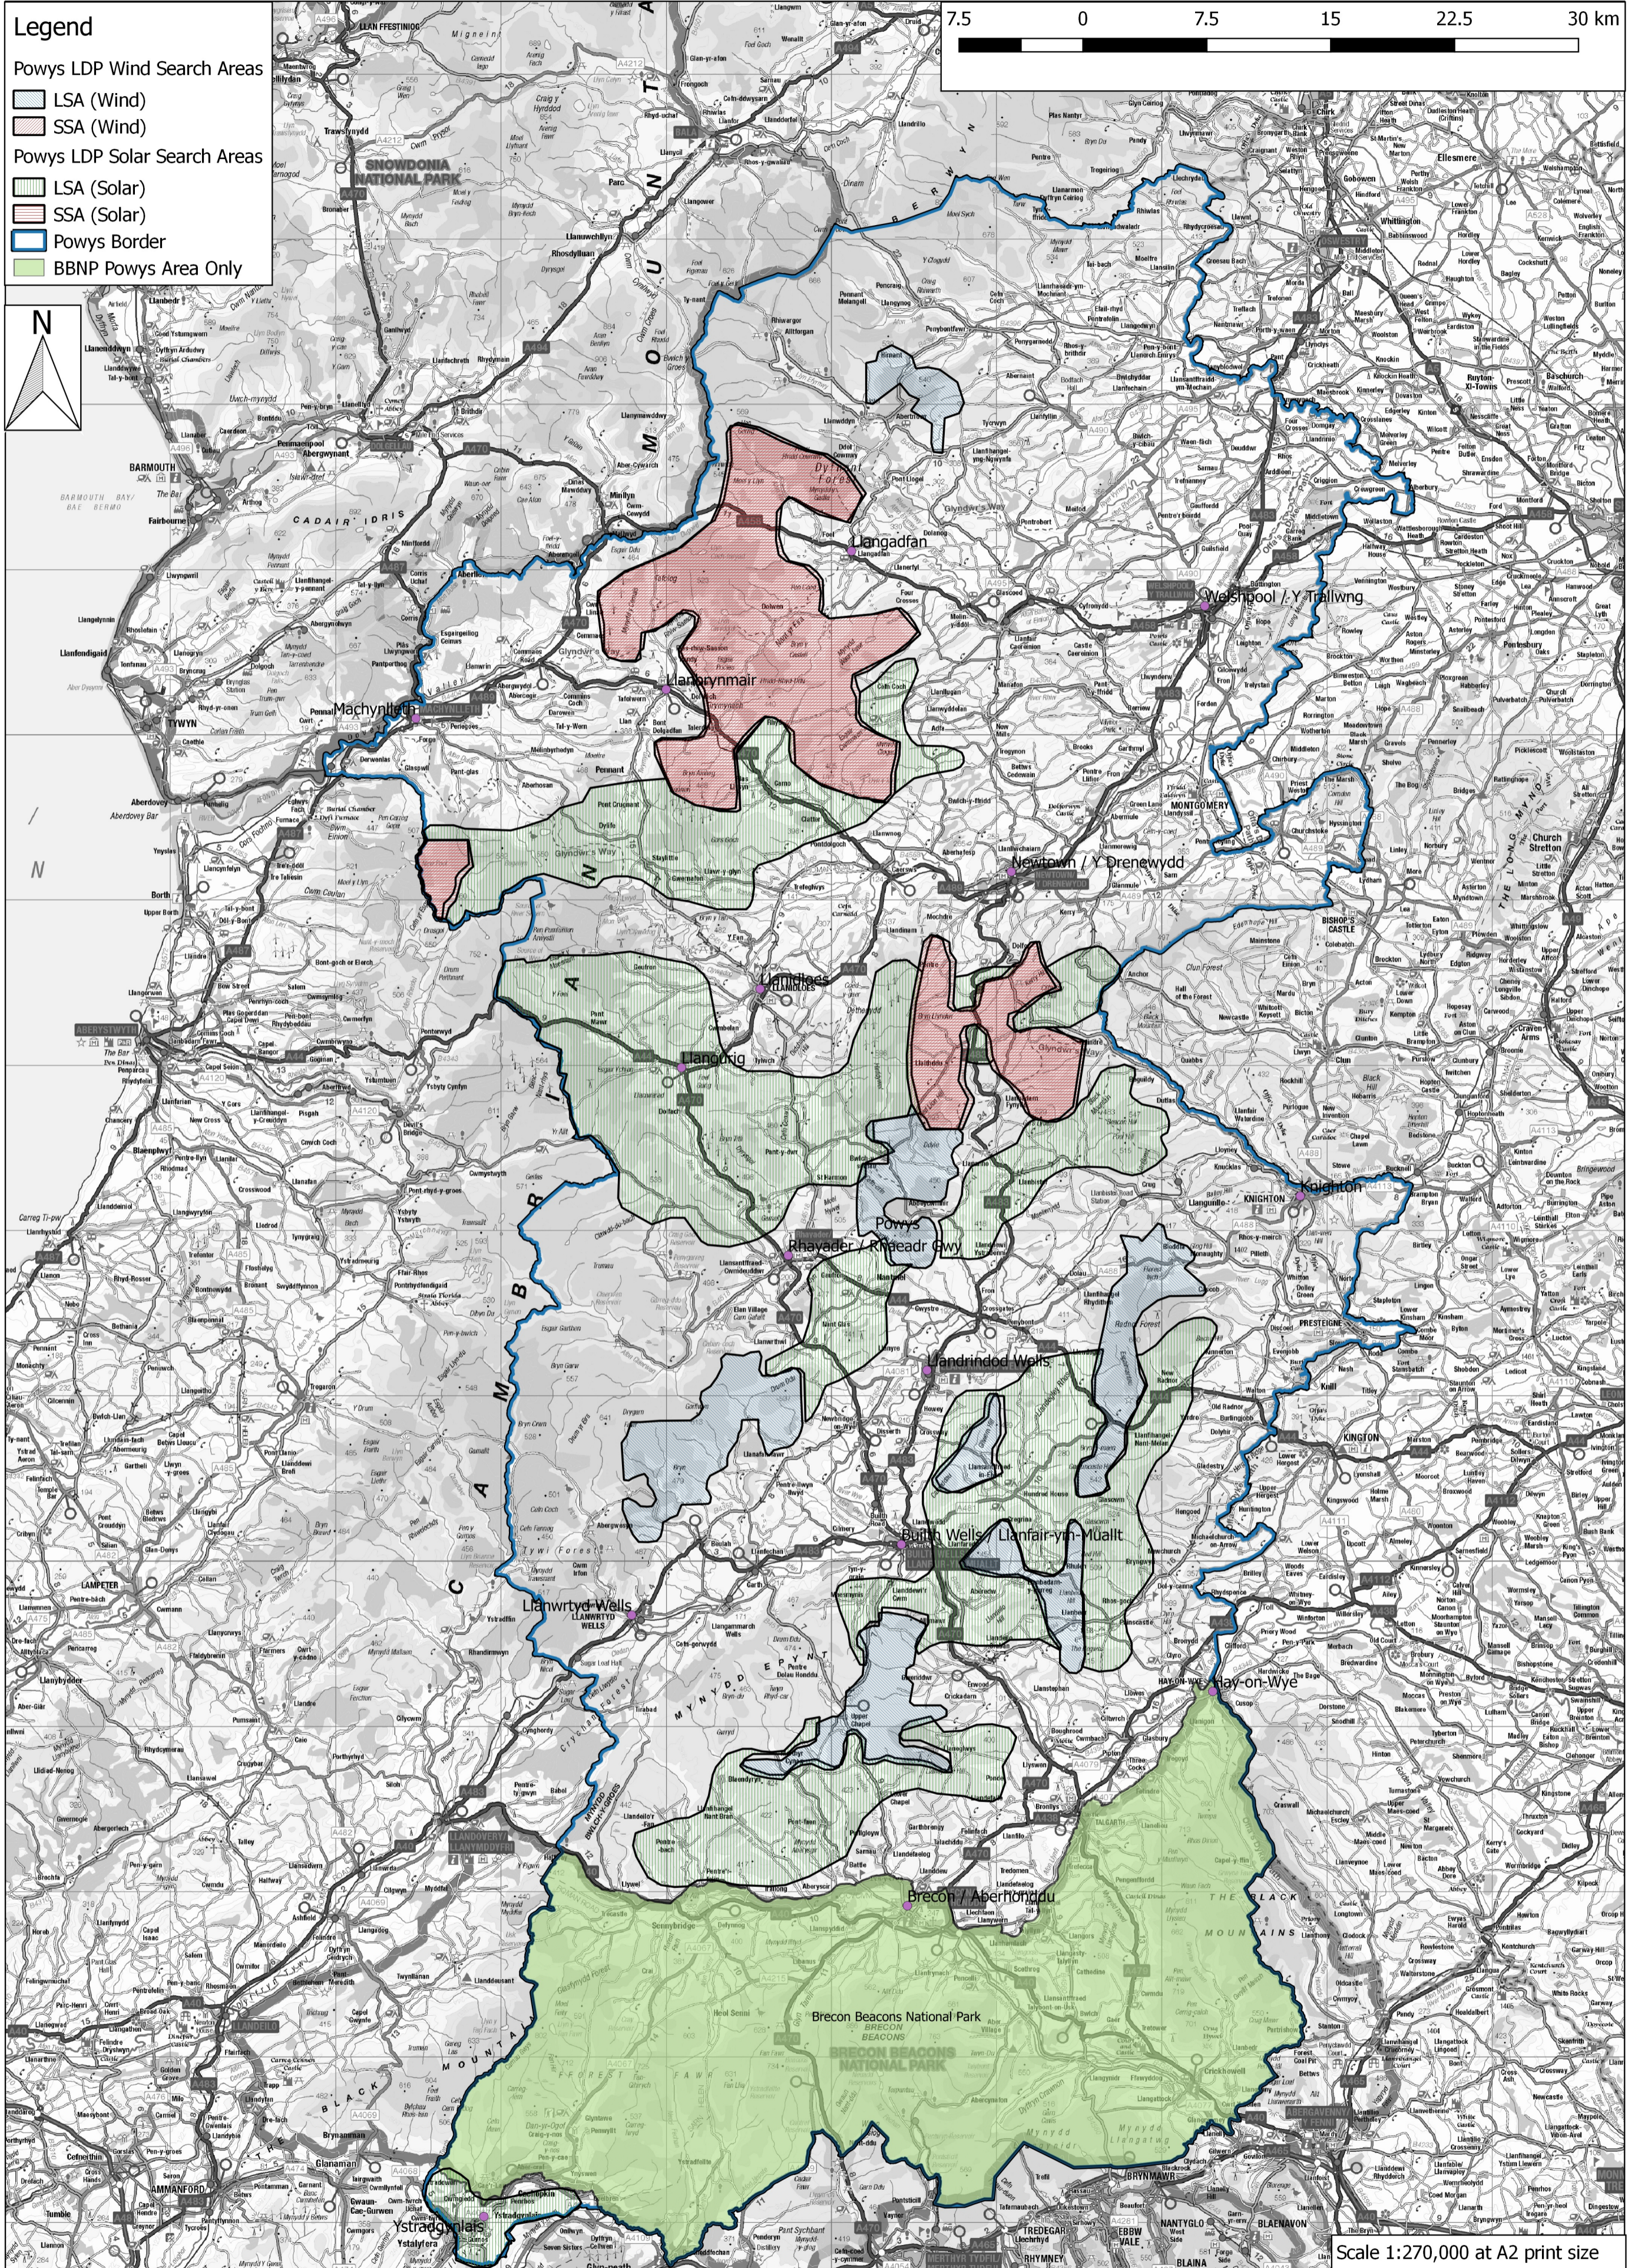

Powys LDP: Wind & Solar Search Areas with the Brecon Beacons National Park

Map produced February 2017 by CPRW Brecon & Radnor Branch: www.brecon-and-radnor-cprw.wales

Source data:

Base map and Powys Border courtesy OS Opendata

Wind and Solar LSAs and SSAs digitised from Powys County Council LDP Documents

BBNP Boundary from data.gov.uk